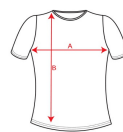

CAPRI CA6683

DESCRIPTION

Fitted short-sleeve t-shirt for women. 1x1 ribbed crew neck. Reinforced covered seams in collar.

COMPOSITION

100% cotton, single jersey, 170 gsm. Heather grey colour 58: 85% cotton / 15% viscose.

REMARKS

*Removable label.

SIZES

Adults:: S · M · L · XL · 2XL · 3XL / :

SCHEME

QUANTITIES

	Box	Pack
Adults:	50 un.	5 un.

COLORS

SIZES

Adults:	S	M	L	XL	2XL	3XL
WIDTH (A)	41cm	44cm	47cm	50cm	54cm	57cm
LONG (B)	62cm	64cm	66cm	68cm	69cm	70cm

*[Measured from the edge 1 cm below the sleeves / Measured from the highest point of the shoulder to the end of the garment]