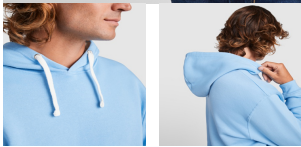

Duo Concept
SU1068