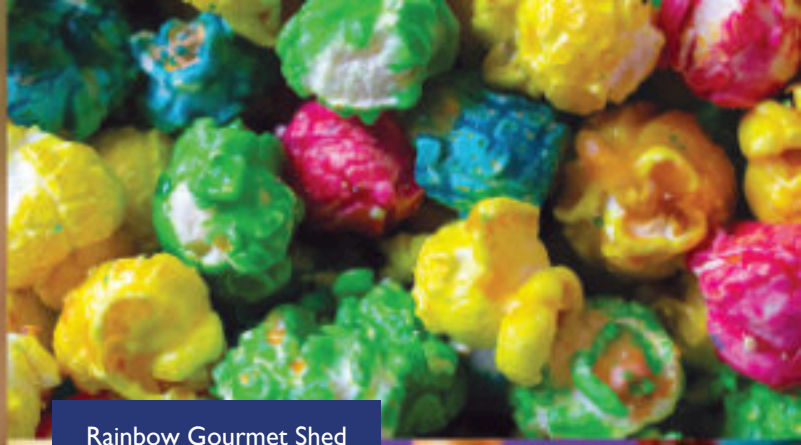

Rainbow Gourmet Shed